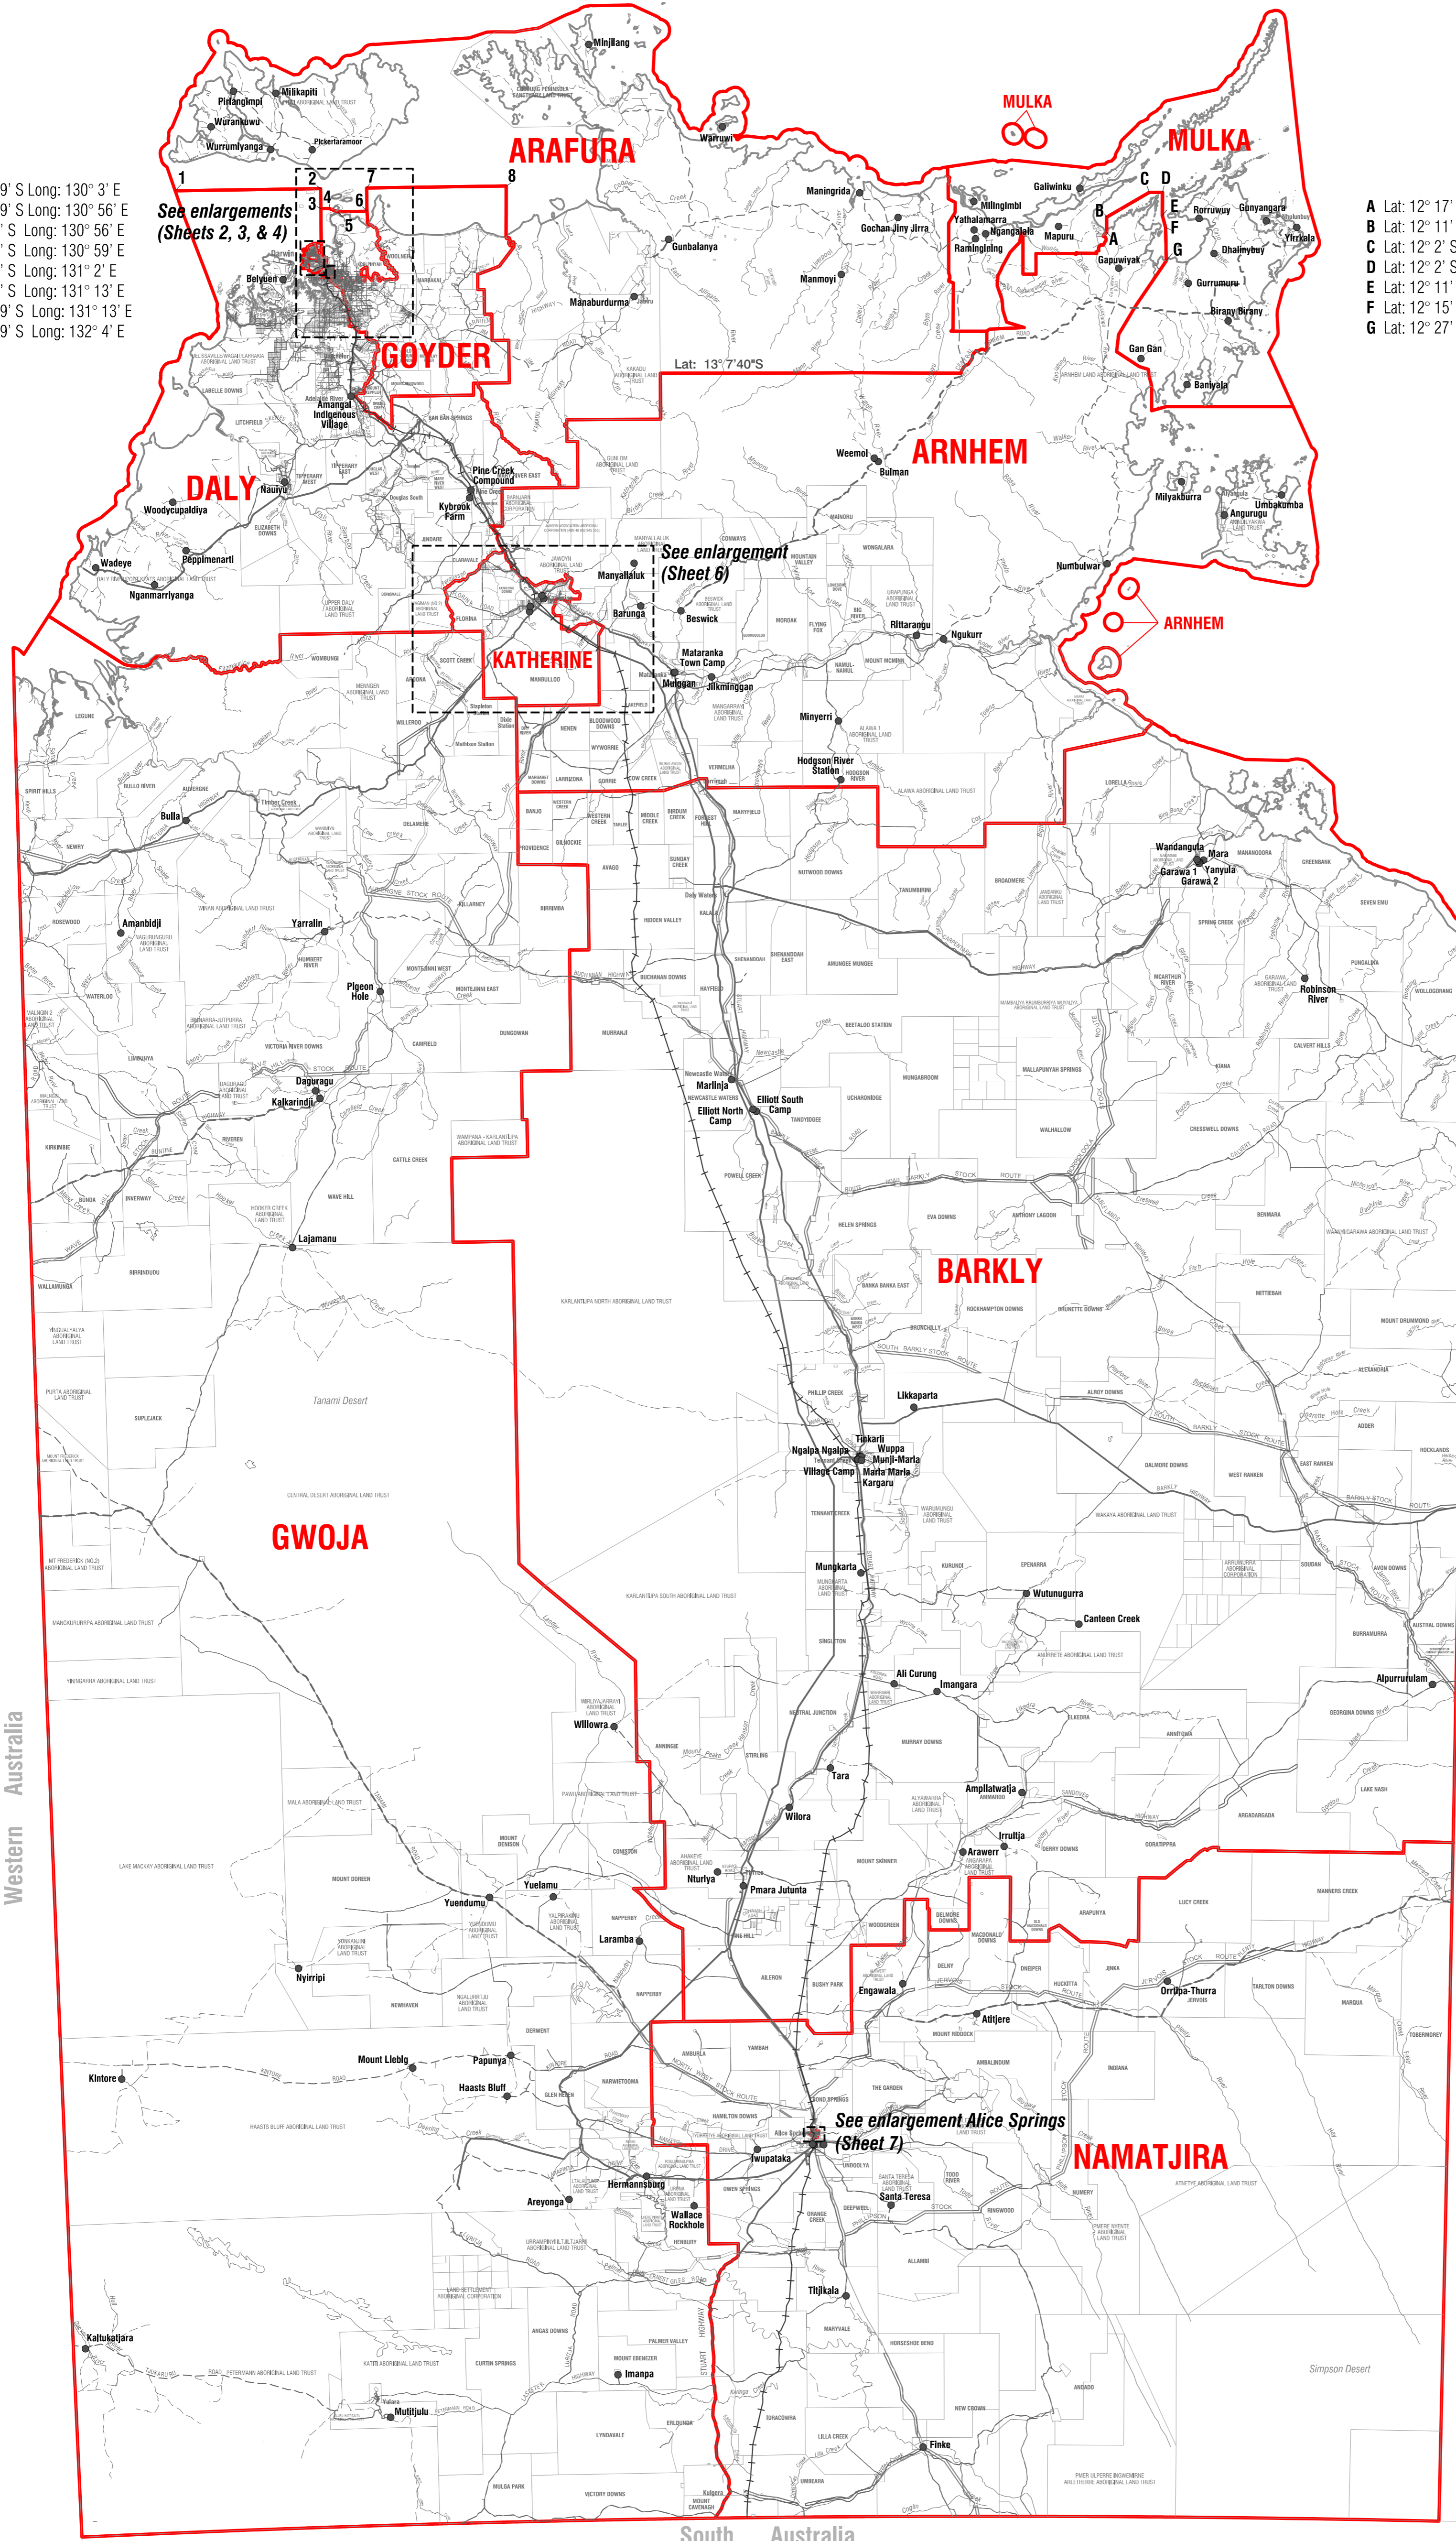

Northern Territory of Australia

Proposed Boundaries of Electoral Divisions 2023

Sheet 1 of 7

GDA

Cadastre May 2023

— Proposed Boundaries of the Legislative Assembly Electoral Divisions
 • Aboriginal Community (Excluding Family Outstations)

- 1 Lat: 11° 59' S Long: 130° 3' E
- 2 Lat: 11° 59' S Long: 130° 56' E
- 3 Lat: 12° 7' S Long: 130° 56' E
- 4 Lat: 12° 7' S Long: 130° 59' E
- 5 Lat: 12° 8' S Long: 131° 2' E
- 6 Lat: 12° 8' S Long: 131° 13' E
- 7 Lat: 11° 59' S Long: 131° 13' E
- 8 Lat: 11° 59' S Long: 132° 4' E

- A Lat: 12° 17' S Long: 135° 43' E
- B Lat: 12° 11' S Long: 135° 43' E
- C Lat: 12° 2' S Long: 135° 59' E
- D Lat: 12° 2' S Long: 136° 4' E
- E Lat: 12° 11' S Long: 136° 4' E
- F Lat: 12° 15' S Long: 136° 5' E
- G Lat: 12° 27' S Long: 136° 5' E

See enlargements (Sheets 2, 3, & 4)

See enlargement (Sheet 6)

See enlargement Alice Springs (Sheet 7)

Western Australia

Queensland

South Australia