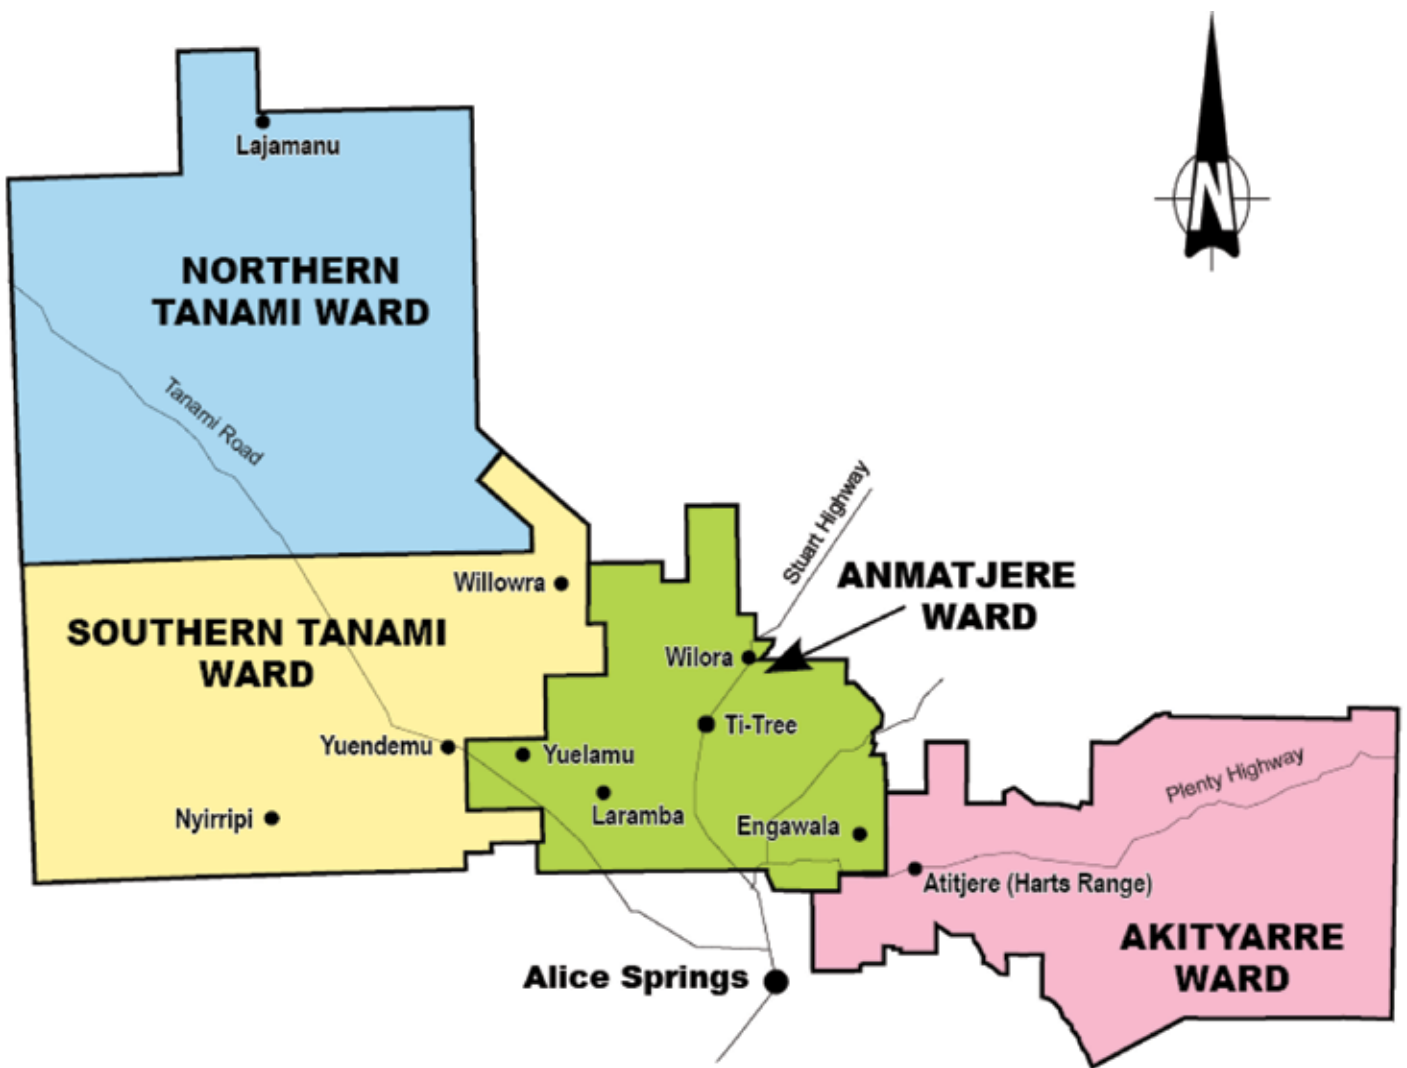

Northern Territory Electoral Commission
EVERY vote counts!

2021 Local Government Electoral Boundaries

Central Desert Regional Council

1800 698 683

facebook/NTElectoralCommission

NTEC@nt.gov.au

@NTElecComm

www.ntec.nt.gov.au