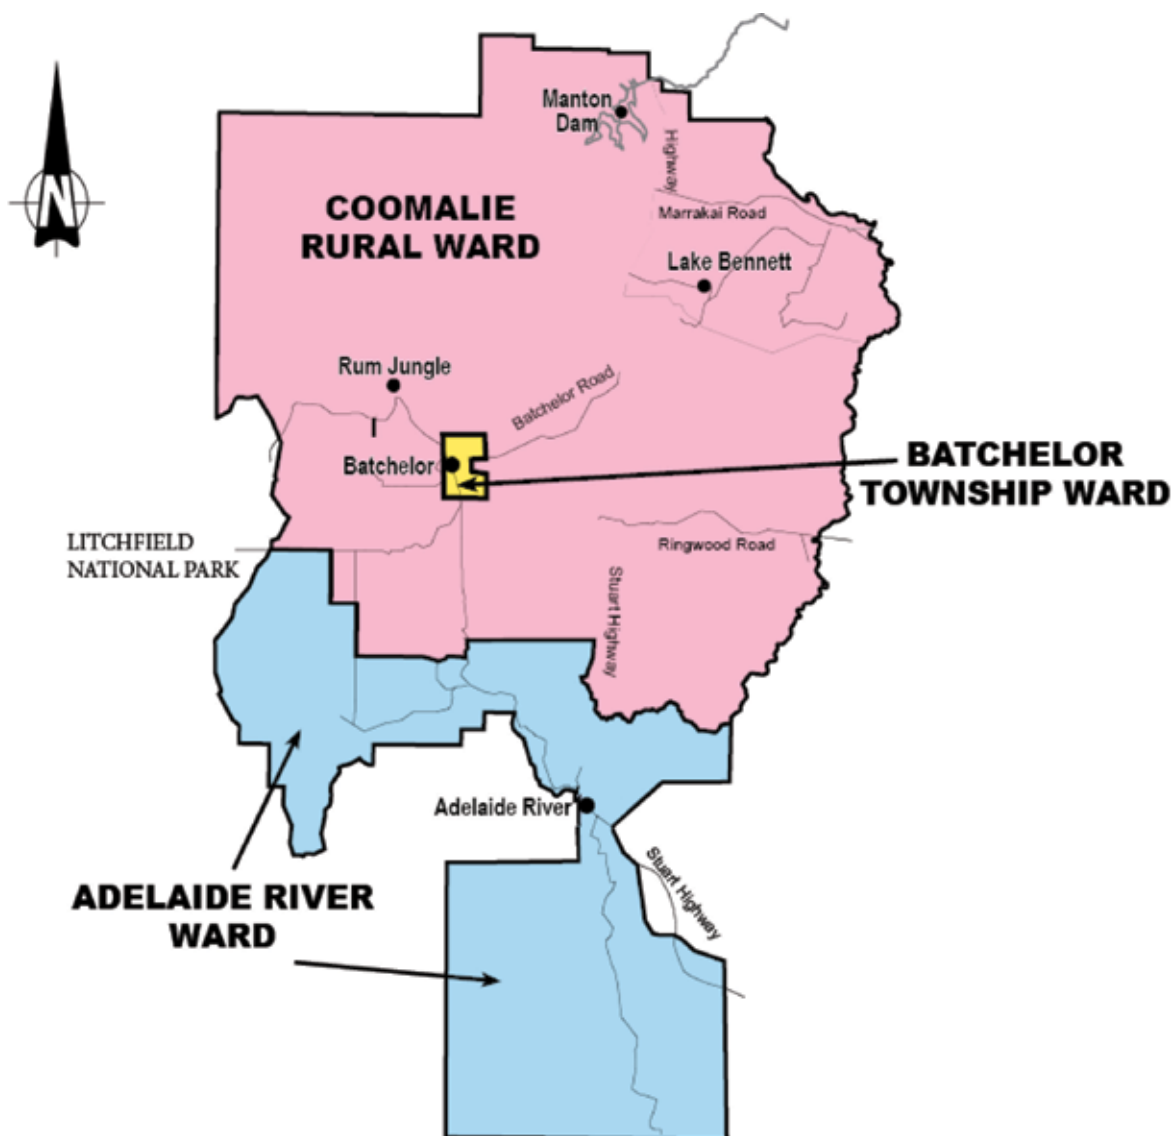

Northern Territory Electoral Commission  
EVERY vote counts!

# 2021 Local Government Electoral Boundaries

## Coomalie Community Government Council

**NOTE:** Electors enrolled for addresses to the west and east of the council boundaries are NOT required to vote as this area is unincorporated. For further information contact the NTEC.