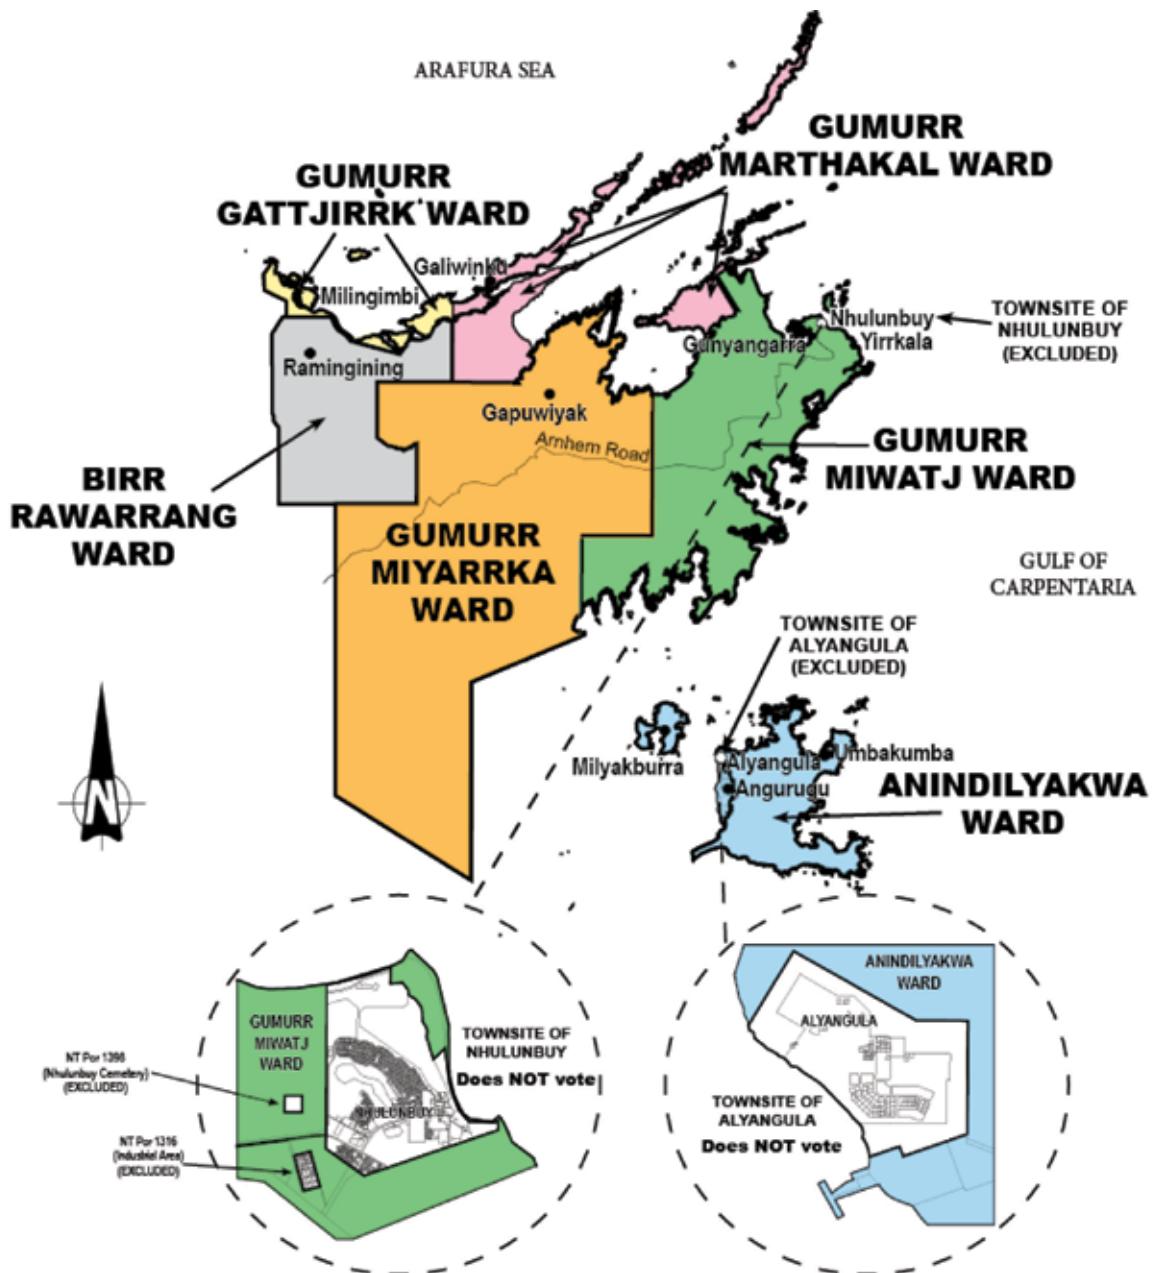

# 2021 Local Government Electoral Boundaries East Arnhem Regional Council

1800 698 683

facebook/NTElectoralCommission

NTEC@nt.gov.au

@NTElecComm

www.ntec.nt.gov.au