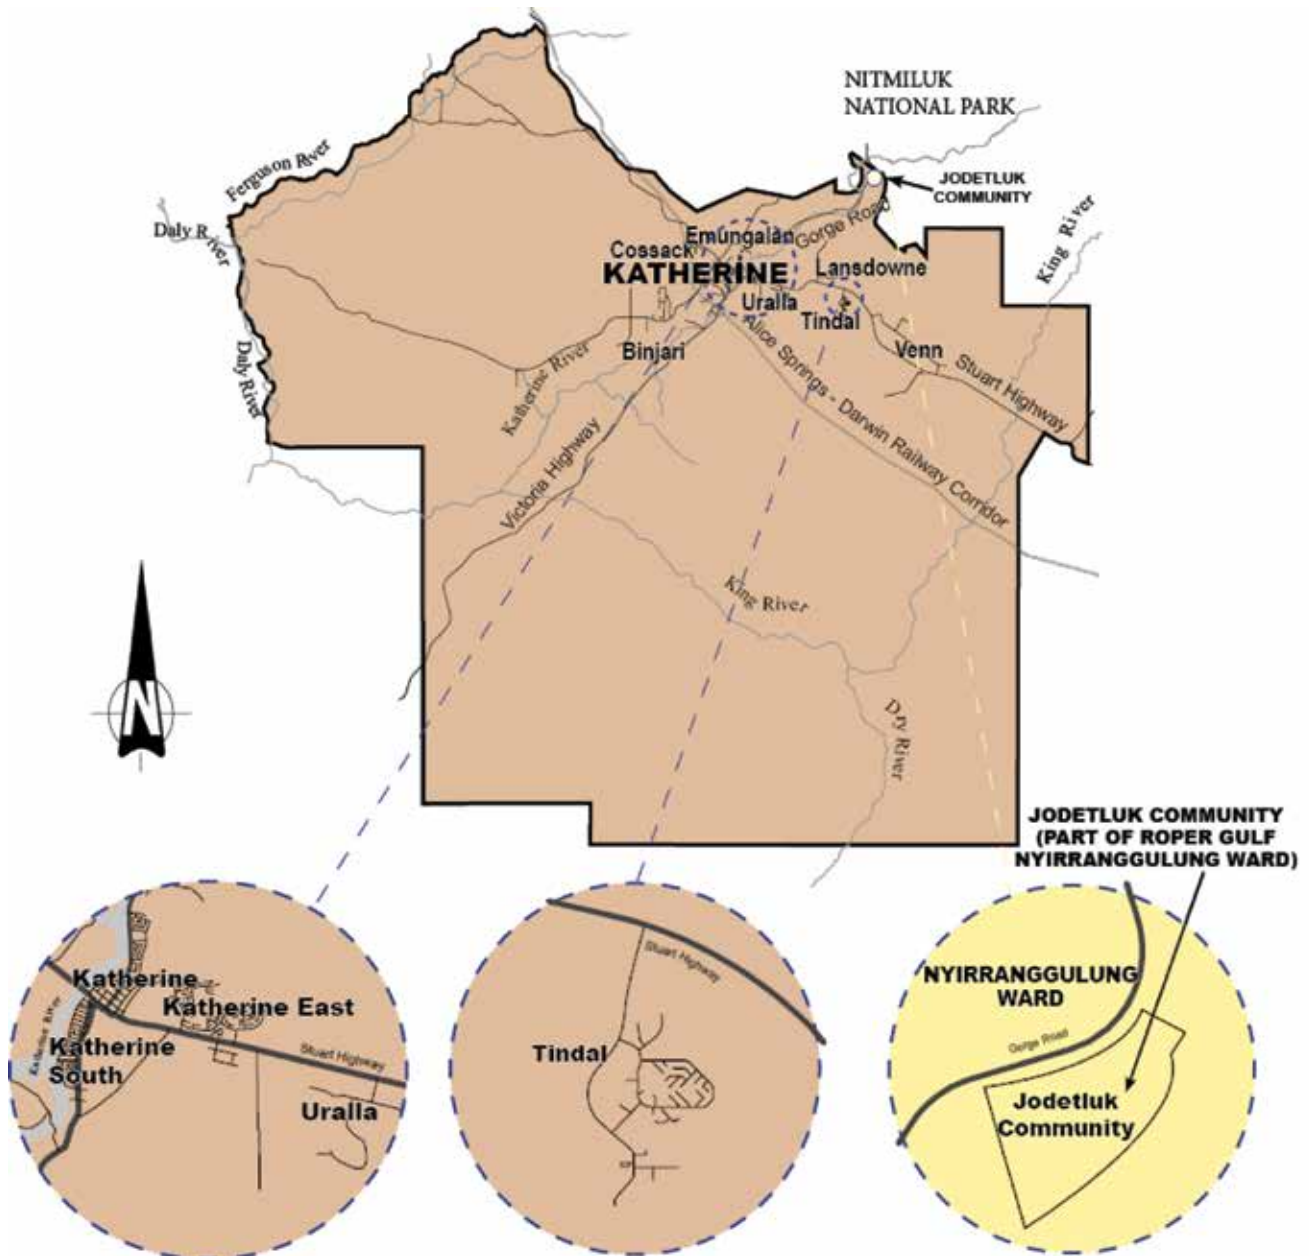

Northern Territory Electoral Commission
EVERY vote counts!

2021 Local Government Electoral Boundaries

Katherine Town Council

1800 698 683

facebook/NTElectoralCommission

NTEC@nt.gov.au

@NTElecComm

www.ntec.nt.gov.au