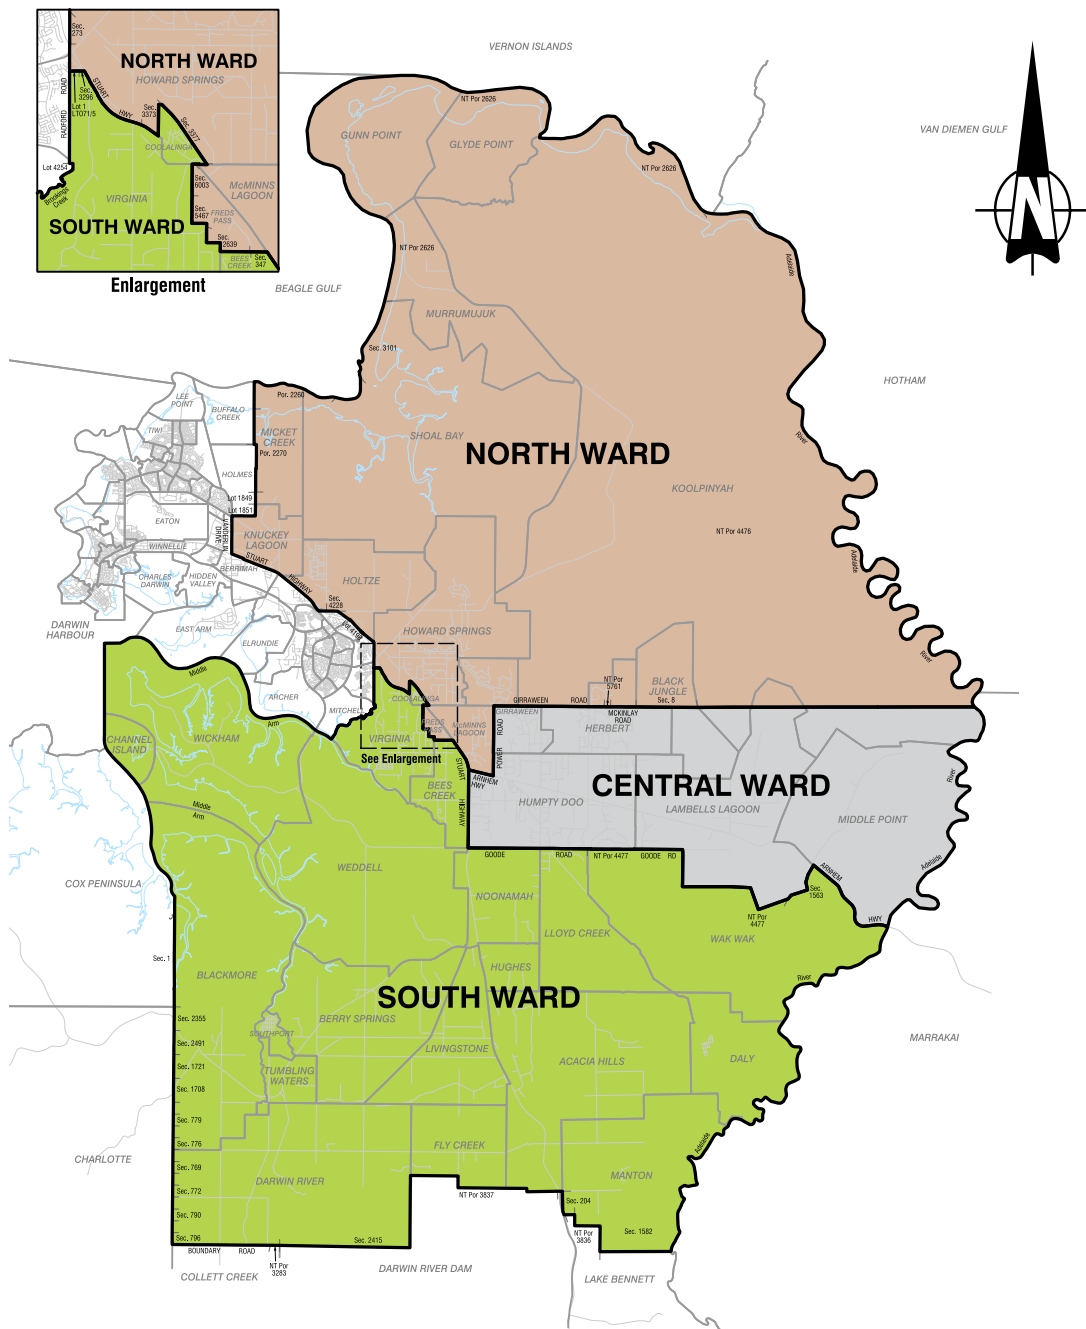

Northern Territory Electoral Commission
EVERY vote counts!

2021 Local Government Electoral Boundaries

Litchfield Council

1800 698 683

facebook/NTElectoralCommission

NTEC@nt.gov.au

@NTElecComm

www.ntec.nt.gov.au