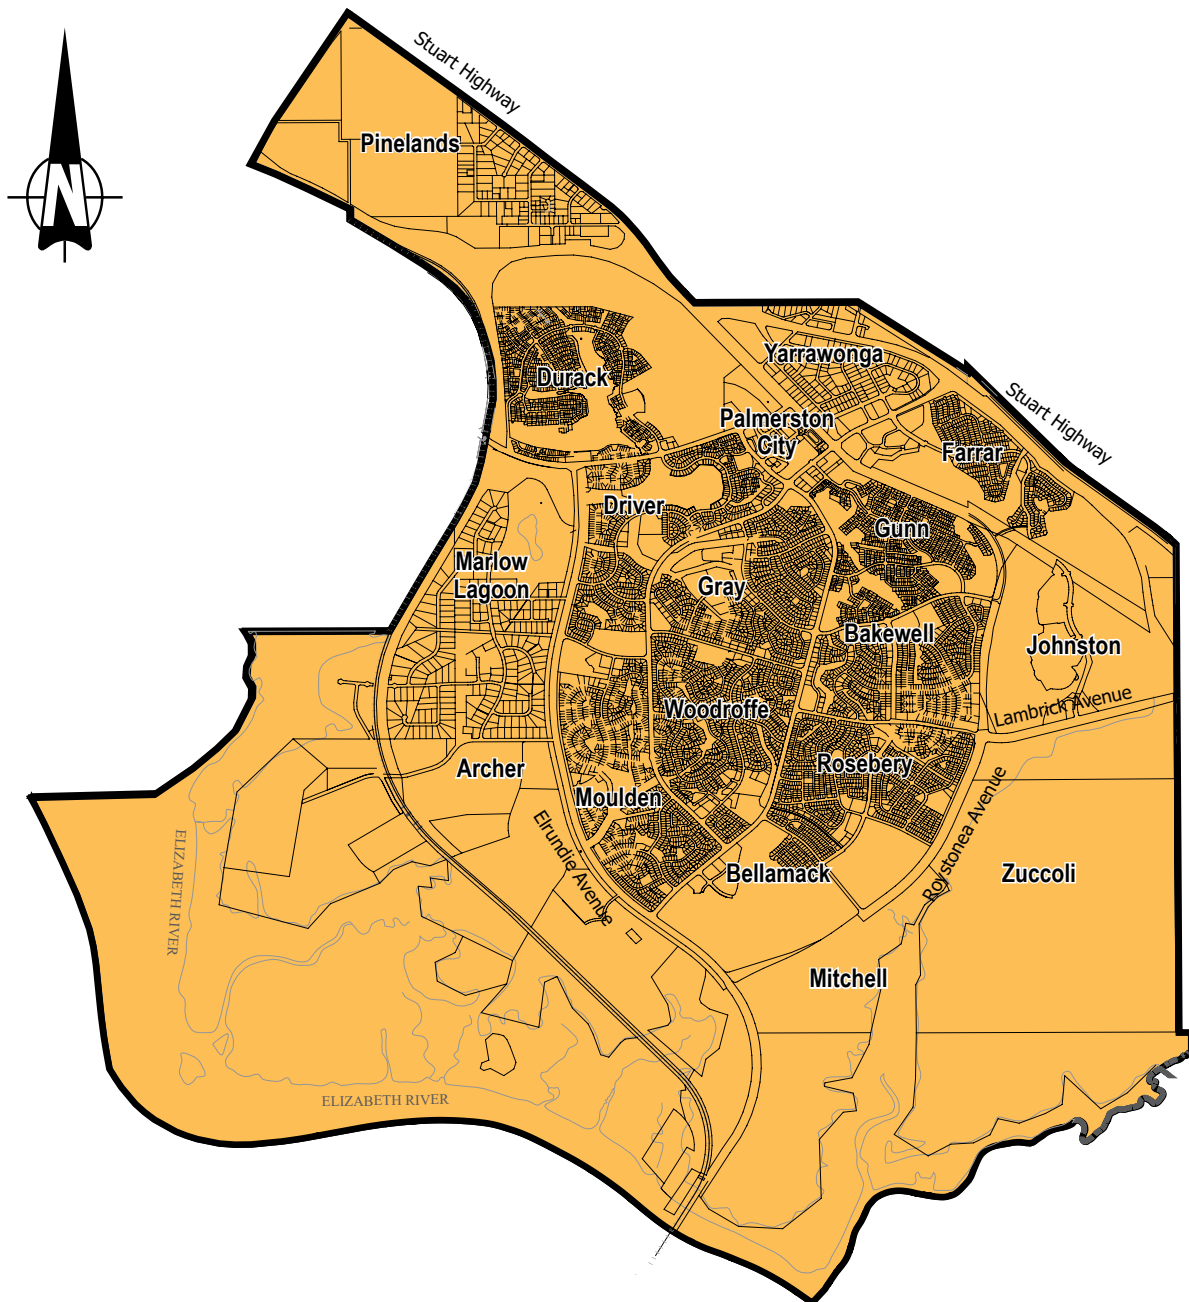

**Northern Territory
Electoral Commission**
EVERY vote counts!

2021 Local Government Electoral Boundaries

City of Palmerston

1800 698 683

facebook/NTElectoralCommission

NTEC@nt.gov.au

@NTElecComm

www.ntec.nt.gov.au