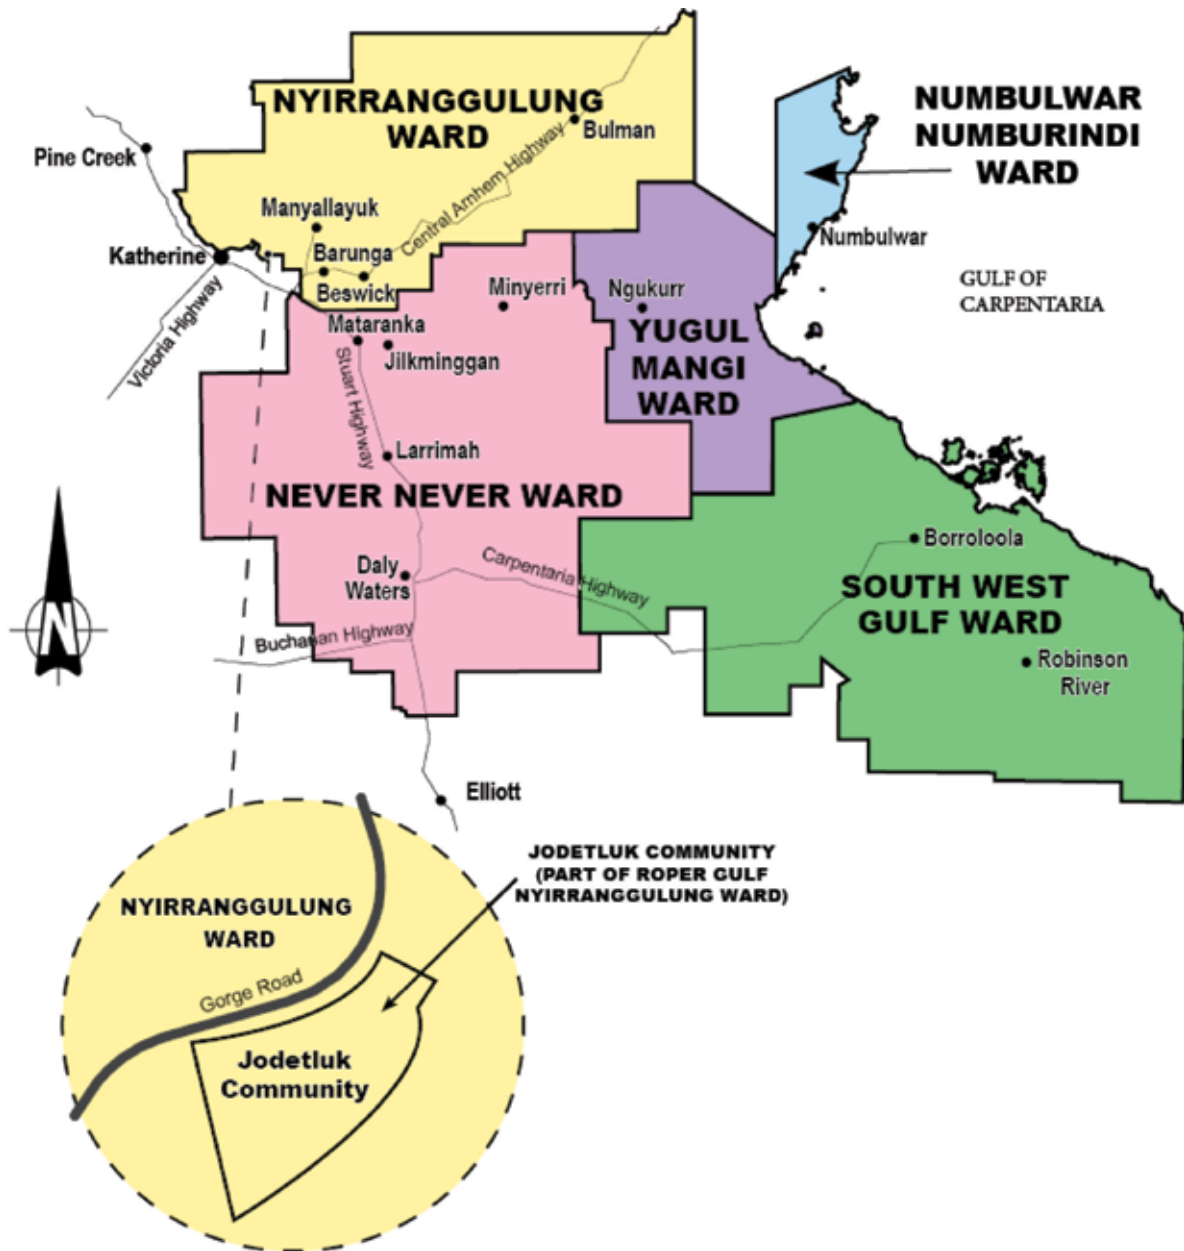

Northern Territory Electoral Commission
EVERY vote counts!

2021 Local Government Electoral Boundaries

Roper Gulf Regional Council

1800 698 683

facebook/NTElectoralCommission

NTEC@nt.gov.au

@NTElecComm

www.ntec.nt.gov.au