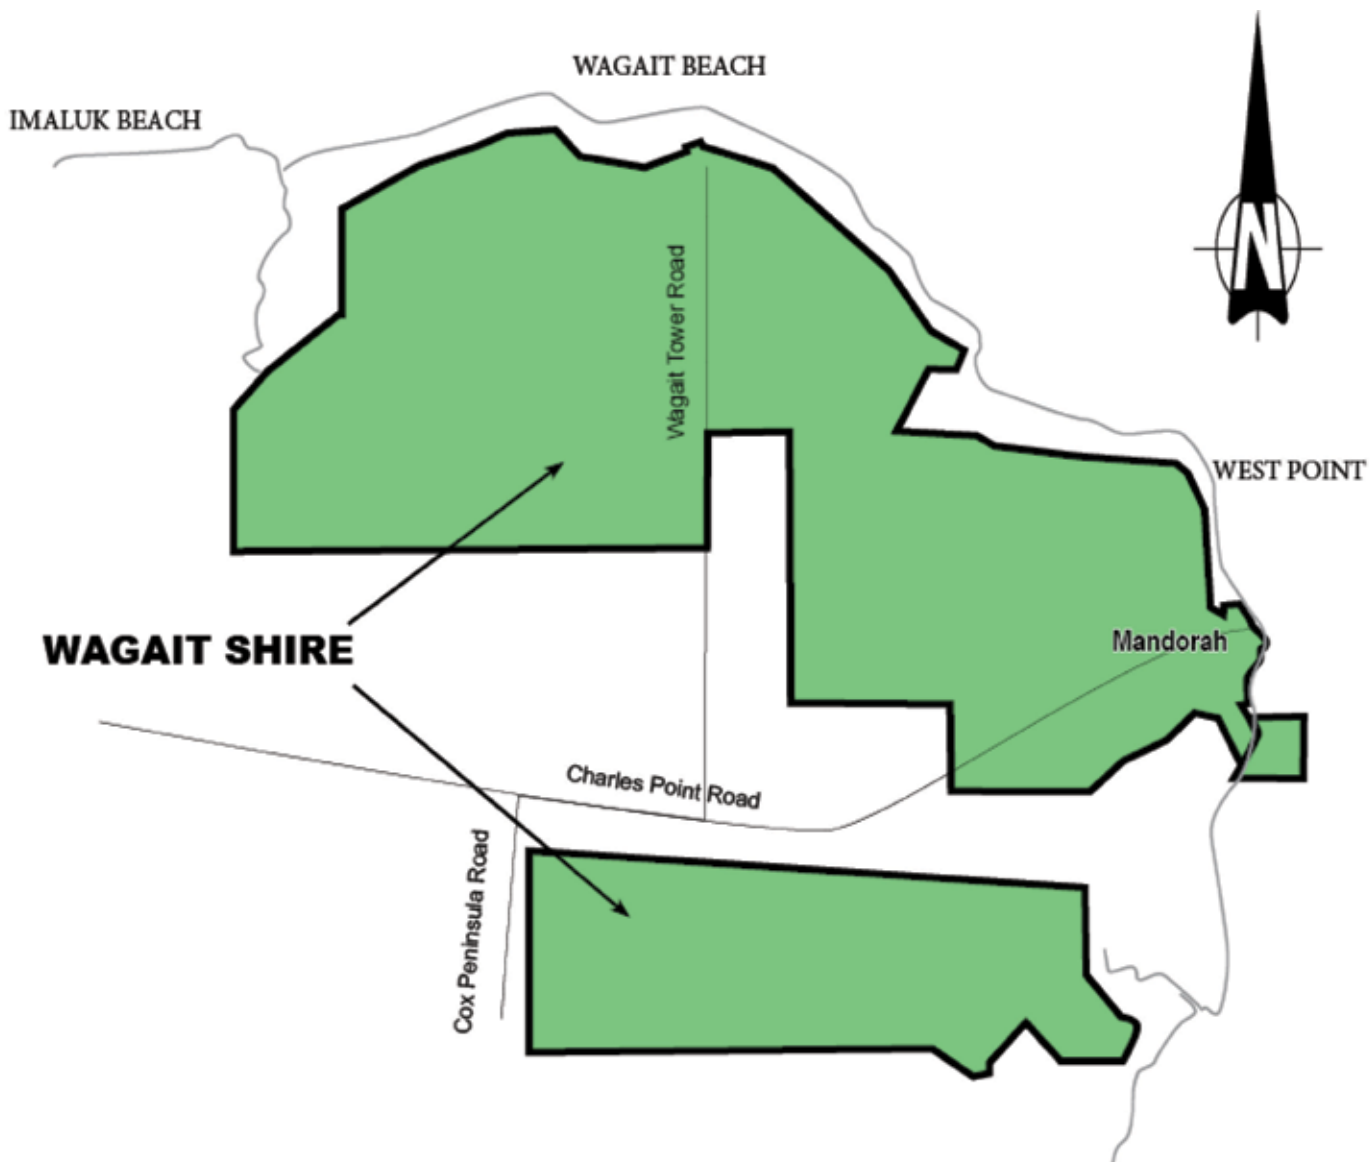

2021 Local Government Electoral Boundaries

Wagait Shire Council

NOTE: Electors residing elsewhere in Cox Peninsula are **NOT** required to vote as this area is unincorporated (unless part of Belyuen Community Government Council). For further information contact the NTEC.