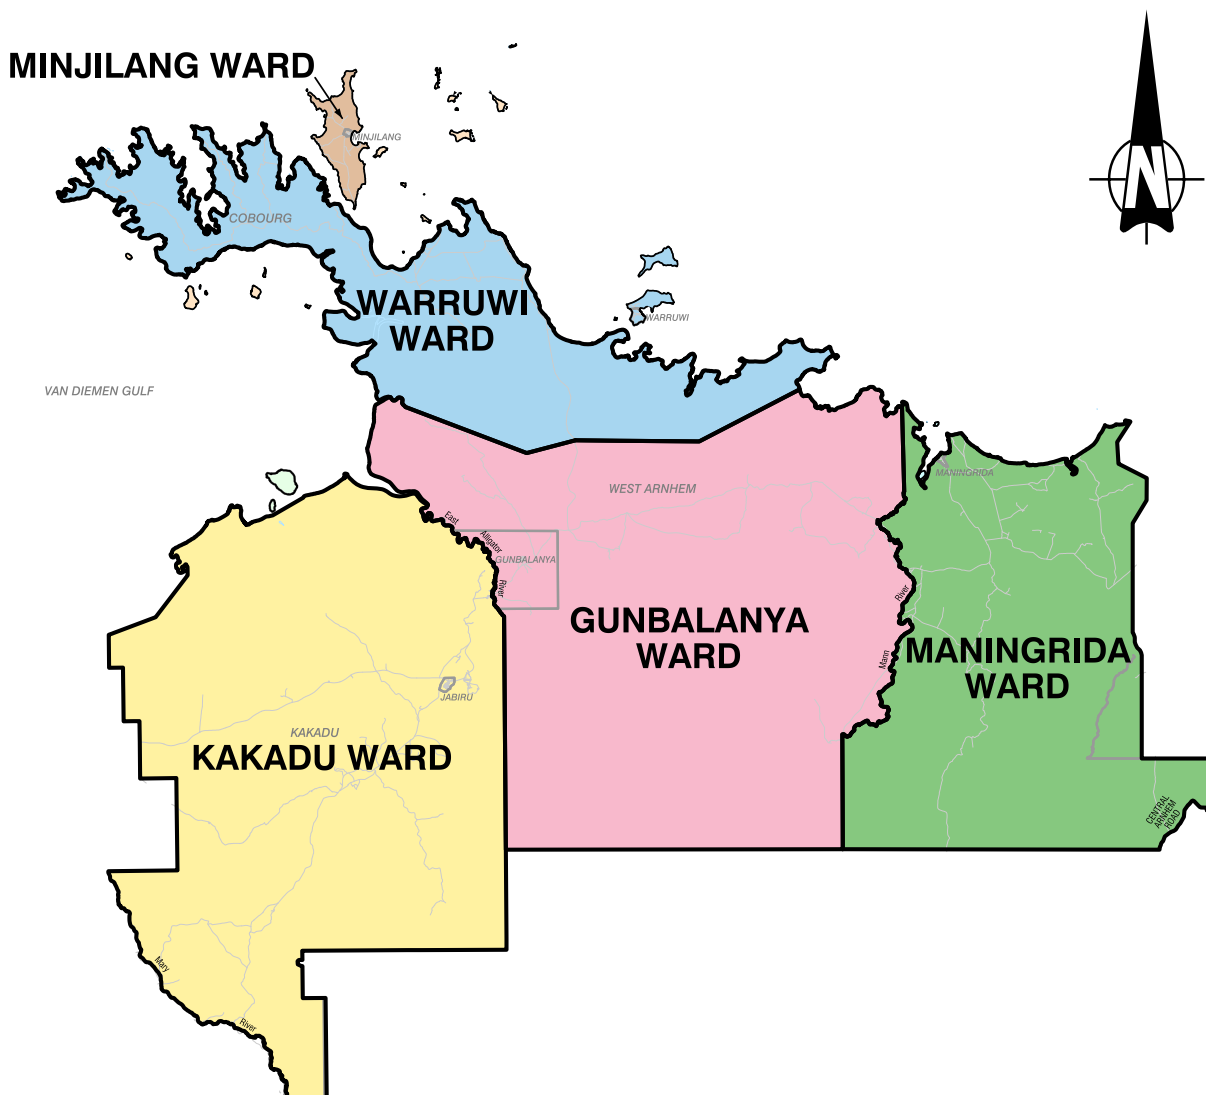

2021 Local Government Electoral Boundaries

West Arnhem Regional Council

NOTE: Electors enrolled for addresses along the Arnhem Highway between the Kakadu National Park entrance and Adelaide River are **NOT** required to vote as this area is unincorporated. For further information contact the NTEC.